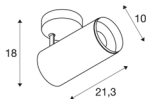

TECHNICAL DATA

Item no.:	1004594
Primary nominal voltage	220-240V ~50/60Hz mA/V
Secondary power / secondary voltage	700mA
Length	21.3 cm
Height	18 cm
Diameter	10 cm
Net weight	1.07 kg
Gross weight	1.145 kg
Safety class	I
Assembly	Surface
Assembly details	Ceiling
Dimmable	Yes
Dimming technology	DALI
Wattage	28 W
Lumen	2675 lm
Colour temperature	4000 Kelvin
Beam angle	24 °
Color	black
CRI	90
UGR ≤	19
LXXBXX data	L80B50
BIG WHITE Page	76