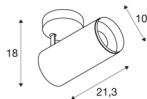

TECHNICAL DATA

Item no.:	1004596
Primary nominal voltage	220-240V ~50/60Hz mA/V
Secondary power / secondary voltage	700mA
Length	21.3 cm
Height	18 cm
Diameter	10 cm
Net weight	1.15 kg
Gross weight	1.5 kg
Safety class	I
Assembly	Surface
Assembly details	Ceiling
Dimmable	Yes
Dimming technology	DALI
Wattage	28 W
Lumen	2715 lm
Colour temperature	4000 Kelvin
Beam angle	60 °
Color	black
CRI	90
UGR ≤	22
LXXBXX data	L80B50
BIG WHITE Page	76