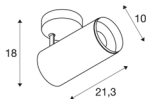

NUMINOS® SPOT DALI L

Indoor LED recessed ceiling light white/black 4000K 24°

Design, technology and function in perfection: NUMINOS is the light system from SLV that combines everything. With various downlights and spotlights, you provide a thousand lighting design options. Like with the NUMINOS® SPOT DALI L indoor ceiling-mounted light LED, which impresses with its high-quality workmanship and light. The spotlight is perfect for targeted accent lighting or even illumination of larger areas. The recessed ceiling light convinces with a power consumption of 28 watts, luminous flux of 2675 lumens, colour temperature of 4000 Kelvin and a colour reproduction index of 90. Installation is then done in no time at all. When will you choose SLV's modular variety?

TECHNICAL DATA

Item no.:	1004598
Primary nominal voltage	220-240V ~50/60Hz mA/V
Secondary power / secondary voltage	700mA
Length	21.3 cm
Height	18 cm
Diameter	10 cm
Net weight	1.07 kg
Gross weight	1.145 kg
Safety class	I
Assembly	Surface
Assembly details	Ceiling
Dimmable	Yes
Dimming technology	DALI
Wattage	28 W
Lumen	2675 lm
Colour temperature	4000 Kelvin
Beam angle	24 °
Color	white
CRI	90
UGR ≤	19
LXXBXX data	L80B50
BIG WHITE Page	76