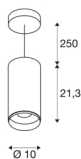

NUMINOS® PD DALI L

Indoor LED pendant light white/black 4000K 36°

Design, technology and function in perfection: NUMINOS is the light system from SLV that combines everything. With various downlights and spotlights, you can experience a thousand lighting design possibilities. Like with the NUMINOS® PD DALI L pendant light, which impresses with its high-quality workmanship and light. With the spotlight, you can opt for spot lighting or high-quality illumination of larger areas. The recessed ceiling light convinces with a power consumption of 28 watts, luminous flux of 2620 lumens, colour temperature of 4000 Kelvin and a colour reproduction index of 90. Installation is then done in no time at all. When will you choose SLV's modular variety?

TECHNICAL DATA

Item no.:	1004647
Primary nominal voltage	220-240V ~50/60Hz mA/V
Secondary power / secondary voltage	700mA
Pendant length	250 cm
Height	21.3 cm
Diameter	10 cm
Net weight	1.38 kg
Gross weight	1.477 kg
Safety class	I
Assembly	Surface
Assembly details	Ceiling, Ceiling with Acc.
Dimmable	Yes
Dimming technology	DALI
Wattage	28 W
Lumen	2620 lm
Colour temperature	4000 Kelvin
Beam angle	36 °
Color	white
CRI	90
UGR ≤	19
LXXBXX data	L80B50
BIG WHITE Page	92