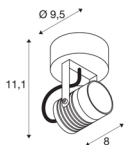

LED SPOT SP

Outdoor LED wall-mounted light anthracite 3000K

TECHNICAL DATA

Item no.:	1004649
Primary nominal voltage	100-240V ~50/60Hz mA/V
Secondary power / secondary voltage	240mA
Length	8 cm
Height	111 cm
Diameter	6 cm
Net weight	0.589 kg
Gross weight	0.668 kg
IP Code	IP 55
Safety class	I
Impact resistance class	IK06
Impact resistance	1 Joule
Assembly	Surface
Assembly details	Ceiling,Wall
Wattage	6 W
Lumen	400 lm
Colour temperature	3000 Kelvin
Beam angle	40 °
Color	anthracite
CRI	80
LXXBXX data	L80B50
BIG WHITE Page	666