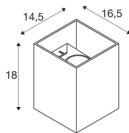

TECHNICAL DATA

Item no.:	1004650
Number of different light outlets	2
Primary nominal voltage	220-240V ~50/60Hz mA/V
Secondary power / secondary voltage	350mA
Width	14.5 cm
Height	18 cm
Depth	16.5 cm
Net weight	4.481 kg
Gross weight	5.06 kg
IP Code	IP 65
Safety class	I
Impact resistance class	IK02
Impact resistance	0,2 Joule
Assembly	Surface
Assembly details	Wall
Wattage	14 W
Lumen	544 / 548 lm
Colour temperature	3000/4000 Kelvin
Beam angle	65 °
Color	rust
CRI	80
LXXBXX data	L70B50