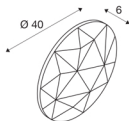

MANA

shade round 40 beige

TECHNICAL DATA

Item no.:	1004660
Height	6 cm
Diameter	40 cm
Net weight	0.423 kg
Gross weight	0.742 kg
IP Code	IP 20
Color	beige
BIG WHITE Page	185