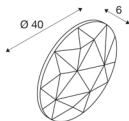

MANA

shade round 40 grey

TECHNICAL DATA

Item no.:	1004661
Height	6 cm
Diameter	40 cm
Net weight	0.426 kg
Gross weight	0.747 kg
IP Code	IP 20
Color	grey
BIG WHITE Page	185