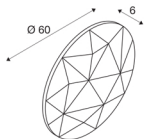

MANA

shade round 60 grey

TECHNICAL DATA

Item no.:	1004663
Height	6 cm
Diameter	60 cm
Net weight	0.862 kg
Gross weight	1.464 kg
IP Code	IP 20
Color	grey
BIG WHITE Page	185