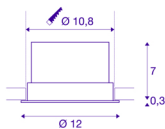

OCULUS DL MOVE

Indoor LED ceiling recessed light black
DIM-TO-WARM 2000-3000K

TECHNICAL DATA

Item no.:	1004669
Number of different light outlets	1
Primary nominal voltage	220-240V ~50/60Hz mA/V
Secondary power / secondary voltage	250mA
Height	7.3 cm
Diameter	12 cm
Installation diameter	10.8 cm
Installation depth	8 cm
Net weight	0.57 kg
Gross weight	0.8 kg
IP Code	IP 20
Safety class	II
Assembly	Recessed
Assembly details	Ceiling
Dimmable	Yes
Dimming technology	trailing edge
Wattage	11 W
Lumen	780 lm
Colour temperature	2000-3000 Kelvin
Beam angle	100 °
Color	white
CRI	90