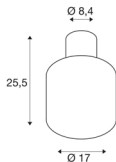

OVALISK CL

LED Outdoor ceiling-mounted ceiling light anthracite
CCT switch 3000/4000K

TECHNICAL DATA

Item no.:	1004677
Primary nominal voltage	220-240V ~50/60Hz mA/V
Secondary power / secondary voltage	350mA
Height	25.5 cm
Diameter	17 cm
Net weight	2.081 kg
Gross weight	3.075 kg
IP Code	IP 65
Safety class	I
Impact resistance class	IK02
Impact resistance	0,2 Joule
Assembly	Surface
Assembly details	Ceiling
Wattage	7.9 W
Lumen	570 lm
Colour temperature	3000/4000 Kelvin
Color	anthracite
CRI	80
LXXBXX data	L70B50
Minimum ambient temperature	-20 °C
Maximum ambient temperature	45 °C
BIG WHITE Page	676