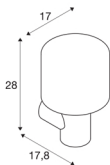

OVALISK WL

Outdoor LED ceiling-mounted light anthracite CCT switch 3000/4000K

TECHNICAL DATA

Item no.:	1004678
Primary nominal voltage	220-240V ~50/60Hz mA/V
Secondary power / secondary voltage	500mA
Height	28 cm
Diameter	17 cm
Depth	17.8 cm
Net weight	2.177 kg
Gross weight	3.153 kg
IP Code	IP 65
Safety class	I
Impact resistance class	IK02
Impact resistance	0,2 Joule
Assembly	Surface
Assembly details	Wall
Wattage	9.2 W
Lumen	630 lm
Colour temperature	3000/4000 Kelvin
Color	anthracite
CRI	80
LXXBXX data	L70B50
Minimum ambient temperature	-20 °C
Maximum ambient temperature	45 °C