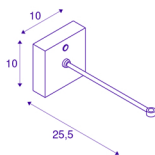

## FITU CRANE BASE

black

The modern FITU CRANE BASE wall mount serves as a bracket for the pendant lights of the FITU series with an open cable end. The bracket is made of steel and available in the colours black and white. So you can enjoy countless combination possibilities.

## TECHNICAL DATA

Item no.:	1004682
Nominal voltage	220-240V ~50/60Hz V
Width	10 cm
Height	10 cm
Depth	25.5 cm
Net weight	0.511 kg
Gross weight	0.77 kg
IP Code	IP 20
Safety class	I
Assembly	Surface
Assembly details	Wall
Color	black
BIG WHITE Page	214