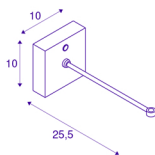

FITU CRANE BASE

white

The modern FITU CRANE BASE wall mount serves as a bracket for the pendant lights of the FITU series with an open cable end. The bracket is made of steel and available in the colours black and white. So you can enjoy countless combination possibilities.

TECHNICAL DATA

Item no.:	1004683
Nominal voltage	220-240V ~50/60Hz V
Width	10 cm
Height	10 cm
Depth	25.5 cm
Net weight	0.514 kg
Gross weight	0.77 kg
IP Code	IP 20
Safety class	I
Assembly	Surface
Assembly details	Wall
Color	white
BIG WHITE Page	214