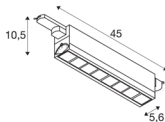

3~ SIGHT MOVE

3 phase system light DALI black 3000K

TECHNICAL DATA

Item no.:	1004690
Number of different light outlets	1
Primary nominal voltage	220-240V ~50/60Hz mA/V
Secondary power / secondary voltage^e	350mA
Length	45 cm
Width	5.6 cm
Height	10.5 cm
Net weight	1.239 kg
Gross weight	1.523 kg
IP Code	IP 20
Safety class	I
Assembly details	Track Ceiling, Track Wall
Dimmable	Yes
Dimming technology	DALI
Wattage	26 W
Lumen	2700 lm
Colour temperature	3000 Kelvin
Beam angle	75 °
Color	black
CRI	90
LXXBXX data	L70B50
Minimum ambient temperature	-20 °C