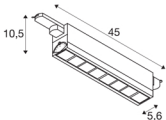

3~ SIGHT MOVE DALI

3 phase system light white 4000K

TECHNICAL DATA

Item no.:	1004693
Number of different light outlets	1
Primary nominal voltage	220-240V ~50/60Hz mA/V
Secondary power / secondary voltage^e	350mA
Length	45 cm
Width	5.6 cm
Height	10.5 cm
Net weight	1.24 kg
Gross weight	1.327 kg
IP Code	IP 20
Safety class	I
Assembly details	Track Ceiling, Track Wall
Dimmable	Yes
Dimming technology	DALI
Wattage	26 W
Lumen	3100 lm
Colour temperature	4000 Kelvin
Beam angle	75 °
Color	white
CRI	90
LXXBXX data	L70B50
Minimum ambient temperature	-20 °C