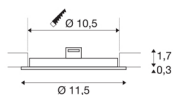

TECHNICAL DATA

Item no.:	1004694
Secondary power / secondary voltage	200mA
Height	2 cm
Diameter	11.5 cm
Installation diameter	10.5 cm
Installation depth	3 cm
Net weight	0.1 kg
Gross weight	0.107 kg
IP Code	IP 20
Safety class	III
Assembly	Recessed
Assembly details	Ceiling
Lumen	470 lm
Colour temperature	4000 Kelvin
Beam angle	110 °
Color	white
CRI	90
BIG WHITE Page	389