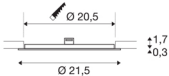

TECHNICAL DATA

Item no.:	1004696
Secondary power / secondary voltage	500mA
Height	2 cm
Diameter	21.5 cm
Installation diameter	20.5 cm
Installation depth	3 cm
Net weight	0.304 kg
Gross weight	0.385 kg
IP Code	IP 20
Safety class	III
Assembly	Recessed
Assembly details	Ceiling
Lumen	1300 lm
Colour temperature	4000 Kelvin
Beam angle	110 °
Color	white
CRI	80
BIG WHITE Page	389