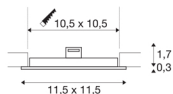

TECHNICAL DATA

Item no.:	1004697
Secondary power / secondary voltage	200mA
Length	11.5 cm
Width	11.5 cm
Height	2 cm
Installation length	10.5 cm
Installation width	10.5 cm
Installation depth	3 cm
Net weight	0.131 kg
Gross weight	0.192 kg
IP Code	IP 20
Safety class	III
Assembly	Recessed
Assembly details	Ceiling
Lumen	440 lm
Colour temperature	4000 Kelvin
Beam angle	110 °
Color	white
CRI	90
BIG WHITE Page	390