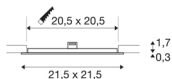

## TECHNICAL DATA

Item no.:	1004699
Secondary power / secondary voltage	500mA
Length	21.5 cm
Width	21.5 cm
Height	2 cm
Installation length	20.5 cm
Installation width	20.5 cm
Installation depth	3 cm
Net weight	0.367 kg
Gross weight	0.489 kg
IP Code	IP 20
Safety class	III
Assembly	Recessed
Assembly details	Ceiling
Lumen	1240 lm
Colour temperature	4000 Kelvin
Beam angle	110 °
Color	white
CRI	90
BIG WHITE Page	390