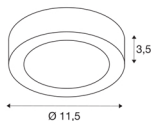

### TECHNICAL DATA

Item no.:	1004700
Primary nominal voltage	220-240V ~50/60Hz mA/V
Secondary power / secondary voltage	200mA
Height	3.5 cm
Diameter	11.5 cm
Net weight	0.23 kg
Gross weight	0.246 kg
IP Code	IP 20
Safety class	I
Assembly	Surface
Assembly details	Ceiling,Wall
Dimmable	Yes
Dimming technology	trailing edge
Wattage	8.2 W
Lumen	470 lm
Colour temperature	4000 Kelvin
Beam angle	110 °
Color	white
CRI	90
BIG WHITE Page	320