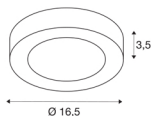

TECHNICAL DATA

Item no.:	1004701
Primary nominal voltage	220-240V ~50/60Hz mA/V
Secondary power / secondary voltage	350mA
Height	3.5 cm
Diameter	16.5 cm
Net weight	0.34 kg
Gross weight	0.364 kg
IP Code	IP 20
Safety class	I
Assembly	Surface
Assembly details	Ceiling,Wall
Dimmable	Yes
Dimming technology	trailing edge
Wattage	12 W
Lumen	990 lm
Colour temperature	4000 Kelvin
Beam angle	110 °
Color	white
CRI	90
BIG WHITE Page	320