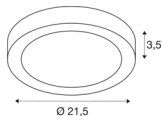

TECHNICAL DATA

| | |
|-------------------------------------|------------------------|
| Item no.: | 1004702 |
| Primary nominal voltage | 220-240V ~50/60Hz mA/V |
| Secondary power / secondary voltage | 500mA |
| Height | 3.5 cm |
| Diameter | 21.5 cm |
| Net weight | 0.508 kg |
| Gross weight | 0.598 kg |
| IP Code | IP 20 |
| Safety class | I |
| Assembly | Surface |
| Assembly details | Ceiling,Wall |
| Dimmable | Yes |
| Dimming technology | trailing edge |
| Wattage | 15 W |
| Lumen | 1300 lm |
| Colour temperature | 4000 Kelvin |
| Beam angle | 110 ° |
| Color | white |
| CRI | 90 |
| BIG WHITE Page | 320 |