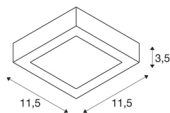

SENSER 12 CW

Indoor LED wall and ceiling-mounted light square white 4000K

TECHNICAL DATA

Item no.:	1004703
Primary nominal voltage	220-240V ~50/60Hz mA/V
Secondary power / secondary voltage	200mA
Length	11.5 cm
Width	11.5 cm
Height	3.5 cm
Net weight	0.27 kg
Gross weight	0.289 kg
IP Code	IP 20
Safety class	I
Assembly	Surface
Assembly details	Ceiling,Wall
Dimmable	Yes
Dimming technology	trailing edge
Wattage	8.2 W
Lumen	440 lm
Colour temperature	4000 Kelvin
Beam angle	110 °
Color	white
CRI	80
BIG WHITE Page	319