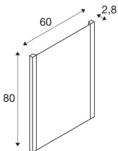

TRUKKO square

wall-mounted light, milky, 24W 3000/4000/6500K

Highly functional and dimmable light for your bathroom in either 3000K, 4000K or 6500K is provided by the integrated Premium LED in the TRUKKO WL rectangular surface-mounted wall light. The built-in anti-fogging technology prevents the mirror from fogging, making it even more convenient. This wall-mounted light is sustainable and low-maintenance thanks to its expected lifespan of 30,000 hours. The product is ready for direct connection to 230 volts mains voltage.

TECHNICAL DATA

Item no.:	1004729
Primary nominal voltage	220-240V ~50/60Hz mA/V
Secondary power / secondary voltage	24V
Width	60 cm
Height	80 cm
Depth	2.8 cm
Net weight	5.975 kg
Gross weight	8.835 kg
IP Code	IP 44
Safety class	II
Assembly	Surface
Assembly details	Wall
Dimmable	Yes
Dimming technology	Switch Dimmable
Wattage	24 W
Lumen	1310 / 1320 / 1340 lm
Colour temperature	3000/4000/6500 Kelvin
Color	silver
CRI	90
Minimum ambient temperature	-15 °C
Maximum ambient temperature	40 °C
BIG WHITE Page	233