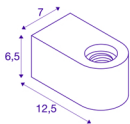

FITU CUBE WL

Indoor wall-mounted light E27 black

With the FITU CUBE WL in black or white, you can now enjoy a wall-mounted light at an attractive price. You can insert any filament lightbulb with an E27 base into this light. So you can enjoy countless combination possibilities. We recommend an LED G125 E27 lightbulb.

TECHNICAL DATA

Item no.:	1004738
Socket	E27
Lamp	LED E27
Number of sockets	1
Lamps included	No
Primary nominal voltage	220-240V ~50/60Hz mA/V
Length	12.5 cm
Width	7 cm
Height	6.5 cm
Net weight	0.522 kg
Gross weight	0.657 kg
IP Code	IP 20
Safety class	I
Assembly	Surface
Assembly details	Wall
Wattage	20 W
Color	black
BIG WHITE Page	215