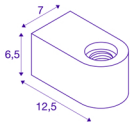

FITU CUBE WL

Indoor wall-mounted light E27 white

With the FITU CUBE WL in black or white, you can now enjoy a wall-mounted light at an attractive price. You can insert any filament lightbulb with an E27 base into this light. So you can enjoy countless combination possibilities. We recommend an LED G125 E27 lightbulb.

TECHNICAL DATA

Item no.:	1004739
Socket	E27
Lamp	LED E27
Number of sockets	1
Lamps included	No
Primary nominal voltage	220-240V ~50/60Hz mA/V
Length	12.5 cm
Width	7 cm
Height	6.5 cm
Net weight	0.51 kg
Gross weight	0.546 kg
IP Code	IP 20
Safety class	I
Assembly	Surface
Assembly details	Wall
Wattage	20 W
Color	white
BIG WHITE Page	215