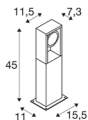

ESKINA FRAME 45 FL

outdoor LED floor light single anthracite CCT switch 3000/4000K

TECHNICAL DATA

Item no.:	1004749
Primary nominal voltage	220-240V ~50/60Hz mA/V
Secondary power / secondary voltage	350mA
Length	11.5 cm
Width	7.3 cm
Height	45 cm
Net weight	2.222 kg
Gross weight	2.689 kg
IP Code	IP 65
Safety class	I
Assembly	Surface
Assembly details	Ground
Wattage	15 W
Lumen	1200 lm
Colour temperature	3000/4000 Kelvin
Beam angle	95 °
Color	anthracite
CRI	80
LXXBXX data	L70B50
Minimum ambient temperature	-20 °C
Maximum ambient temperature	35 °C
BIG WHITE Page	512