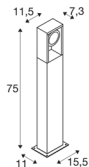

ESKINA FRAME 75 FL

Outdoor LED free-standing light single anthracite CCT switch 3000/4000K

TECHNICAL DATA

Item no.:	1004750
Primary nominal voltage	220-240V ~50/60Hz mA/V
Secondary power / secondary voltage	350mA
Length	11.5 cm
Width	7.3 cm
Height	75 cm
Net weight	2.981 kg
Gross weight	3.648 kg
IP Code	IP 65
Safety class	I
Assembly	Surface
Assembly details	Ground
Wattage	15 W
Lumen	1200 lm
Colour temperature	3000/4000 Kelvin
Beam angle	95 °
Color	anthracite
CRI	80
LXXBXX data	L70B50
Minimum ambient temperature	-20 °C
Maximum ambient temperature	35 °C
BIG WHITE Page	512