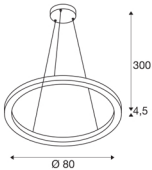

ONE 80 PD DALI UP/- DOWN

Indoor LED pendant light white CCT switch
3000/4000K

TECHNICAL DATA

Item no.:	1004764
Number of different light outlets	2
Primary nominal voltage	220-240V ~50/60Hz mA/V
Secondary power / secondary voltage	800mA
Pendant length	300 cm
Height	4,5 cm
Diameter	80 cm
Net weight	2.588 kg
Gross weight	5.326 kg
Safety class	I
Assembly	Surface
Assembly details	Ceiling
Dimmable	Yes
Dimming technology	DALI
Wattage	34 W
Lumen	1230 / 1270 lm
Colour temperature	3000/4000 Kelvin
Beam angle	130 °
Color	white
CRI	90
BIG WHITE Page	122