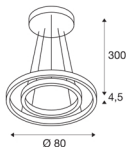

ONE DOUBLE PD DALI UP/DOWN

Indoor LED pendant light white CCT switch
3000/4000K

TECHNICAL DATA

Item no.:	1004768
Number of different light outlets	2
Primary nominal voltage	220-240V ~50/60Hz mA/V
Secondary power / secondary voltage	1400mA
Pendant length	300 cm
Height	4,5 cm
Diameter	80 cm
Net weight	4,69 kg
Gross weight	7,542 kg
Safety class	I
Assembly	Surface
Assembly details	Ceiling
Dimmable	Yes
Dimming technology	DALI
Wattage	55 W
Lumen	2100 / 2120 lm
Colour temperature	3000/4000 Kelvin
Beam angle	130 °
Color	white
CRI	90
BIG WHITE Page	123