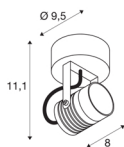

TECHNICAL DATA

Item no.:	1004957
Primary nominal voltage	100-240V ~50/60Hz mA/V
Secondary power / secondary voltage	240mA
Length	8 cm
Height	111 cm
Diameter	6 cm
Net weight	0.587 kg
Gross weight	0.667 kg
IP Code	IP 55
Safety class	I
Impact resistance class	IK06
Impact resistance	1 Joule
Assembly	Surface
Assembly details	Ceiling,Wall
Wattage	6 W
Lumen	400 lm
Colour temperature	3000 Kelvin
Beam angle	40 °
Color	rust
CRI	80
LXXBXX data	L80B50
BIG WHITE Page	666