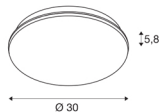

SIMA SENSOR

Indoor LED wall and ceiling-mounted light 3000K round dimmable

TECHNICAL DATA

Item no.:	1005085
Primary nominal voltage	220-240V ~50/60Hz mA/V
Secondary power / secondary voltage	320mA
Height	5.8 cm
Diameter	30 cm
Net weight	1.157 kg
Gross weight	1.341 kg
IP Code	IP 44
Safety class	II
Assembly	Surface
Assembly details	Ceiling,Wall
Dimmable	Yes
Dimming technology	trailing edge
Number of through-wires	12
Wattage	24 W
Lumen	2200 lm
Colour temperature	3000 Kelvin
Beam angle	120 °
Color	white
CRI	90
LXXBXX data	L70B50
Minimum ambient temperature	-25 °C