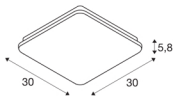

SIMA SENSOR

Indoor LED wall and ceiling-mounted light 3000K square dimmable

TECHNICAL DATA

Item no.:	1005087
Primary nominal voltage	220-240V ~50/60Hz mA/V
Secondary power / secondary voltage	320mA
Length	30 cm
Width	30 cm
Height	5.8 cm
Net weight	1.321 kg
Gross weight	1.507 kg
IP Code	IP 44
Safety class	II
Assembly	Surface
Assembly details	Ceiling,Wall
Dimmable	Yes
Dimming technology	trailing edge
Number of through-wires	12
Wattage	24 W
Lumen	2200 lm
Colour temperature	3000 Kelvin
Beam angle	120 °
Color	white
CRI	90
LXXBXX data	L70B50