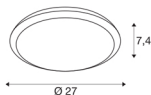

RUBA 27 CW

LED wall and ceiling-mounted light white CCT switch 3000/4000K

TECHNICAL DATA

Item no.:	1005089
Primary nominal voltage	220-240V ~50/60Hz mA/V
Secondary power / secondary voltage	300mA
Height	7.4 cm
Diameter	27 cm
Net weight	0.758 kg
Gross weight	0.936 kg
IP Code	IP 65
Safety class	II
Impact resistance class	IK08
Impact resistance	5 Joule
Assembly	Surface
Assembly details	Ceiling,Wall
Number of through-wires	10
Wattage	12 W
Lumen	1100 lm
Colour temperature	3000/4000 Kelvin
Beam angle	120 °
Color	white
CRI	90
LXXBXX data	L70B50
BIG WHITE Page	690