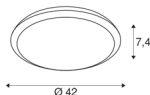

RUBA 42 CW

LED wall and ceiling-mounted light white CCT switch 3000/4000K

TECHNICAL DATA

Item no.:	1005090
Primary nominal voltage	220-240V ~50/60Hz mA/V
Secondary power / secondary voltage	600mA
Height	7.4 cm
Diameter	42 cm
Net weight	1.601 kg
Gross weight	2.151 kg
IP Code	IP 65
Safety class	II
Impact resistance class	IK08
Impact resistance	5 Joule
Assembly	Surface
Assembly details	Ceiling,Wall
Number of through-wires	10
Wattage	22 W
Lumen	2300 lm
Colour temperature	3000/4000 Kelvin
Beam angle	120 °
Color	white
CRI	90
LXXBXX data	L70B50
BIG WHITE Page	690