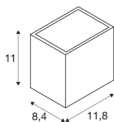

TECHNICAL DATA

Item no.:	1005148
Number of different light outlets	1
Primary nominal voltage	220-240V ~50/60Hz mA/V
Secondary power / secondary voltage	500mA
Width	11.8 cm
Height	11 cm
Depth	8.4 cm
Net weight	0.83 kg
Gross weight	0.89 kg
IP Code	IP 44
Safety class	I
Impact resistance class	IK05
Impact resistance	0,7 Joule
Assembly	Surface
Assembly details	Wall
Wattage	6.2 W
Lumen	620 lm
Colour temperature	3000/4000 Kelvin
Beam angle	105 °
Color	anthracite
CRI	80
LXXBXX data	L70B50