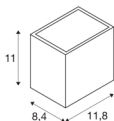

TECHNICAL DATA

Item no.:	1005149
Number of different light outlets	1
Primary nominal voltage	220-240V ~50/60Hz mA/V
Secondary power / secondary voltage^e	500mA
Width	11.8 cm
Height	11 cm
Depth	8.4 cm
Net weight	0.83 kg
Gross weight	0.89 kg
IP Code	IP 44
Safety class	I
Impact resistance class	IK05
Impact resistance	0,7 Joule
Assembly	Surface
Assembly details	Wall
Wattage	6.2 W
Lumen	620 lm
Colour temperature	3000/4000 Kelvin
Beam angle	105 °
Color	white
CRI	80
LXXBXX data	L70B50