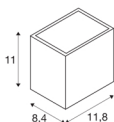

TECHNICAL DATA

Item no.:	1005150
Number of different light outlets	1
Primary nominal voltage	220-240V ~50/60Hz mA/V
Secondary power / secondary voltage	500mA
Width	11.8 cm
Height	11 cm
Depth	8.4 cm
Net weight	0.83 kg
Gross weight	0.89 kg
IP Code	IP 44
Safety class	I
Impact resistance class	IK05
Impact resistance	0,7 Joule
Assembly	Surface
Assembly details	Wall
Wattage	6.2 W
Lumen	620 lm
Colour temperature	3000/4000 Kelvin
Beam angle	105 °
Color	rust
CRI	80
LXXBXX data	L70B50