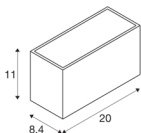

TECHNICAL DATA

Item no.:	1005151
Number of different light outlets	2
Primary nominal voltage	220-240V ~50/60Hz mA/V
Secondary power / secondary voltage	350mA
Width	20 cm
Height	11 cm
Depth	8.4 cm
Net weight	1.257 kg
Gross weight	1.453 kg
IP Code	IP 44
Safety class	I
Impact resistance class	IK05
Impact resistance	0,7 Joule
Assembly	Surface
Assembly details	Wall
Wattage	14 W
Lumen	1600 / 1700 lm
Colour temperature	3000/4000 Kelvin
Beam angle	95 °
Color	anthracite
CRI	80
LXXBXX data	L70B50