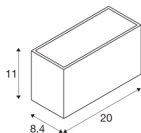

TECHNICAL DATA

Item no.:	1005153
Number of different light outlets	2
Primary nominal voltage	220-240V ~50/60Hz mA/V
Secondary power / secondary voltage	350mA
Width	20 cm
Height	11 cm
Depth	8.4 cm
Net weight	1.256 kg
Gross weight	1.457 kg
IP Code	IP 44
Safety class	I
Impact resistance class	IK05
Impact resistance	0,7 Joule
Assembly	Surface
Assembly details	Wall
Wattage	14 W
Lumen	1600 / 1700 lm
Colour temperature	3000/4000 Kelvin
Beam angle	95 °
Color	white
CRI	80
LXXBXX data	L70B50