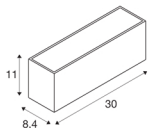

TECHNICAL DATA

Item no.:	1005155
Number of different light outlets	2
Primary nominal voltage	220-240V ~50/60Hz mA/V
Secondary power / secondary voltage	600mA
Width	30 cm
Height	11 cm
Depth	8.4 cm
Net weight	1.673 kg
Gross weight	1.913 kg
IP Code	IP 44
Safety class	I
Impact resistance class	IK05
Impact resistance	0,7 Joule
Assembly	Surface
Assembly details	Wall
Wattage	24 W
Lumen	2700 / 2800 lm
Colour temperature	3000/4000 Kelvin
Beam angle	105 °
Color	anthracite
CRI	80
LXXBXX data	L70B50