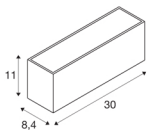

TECHNICAL DATA

Item no.:	1005156
Number of different light outlets	2
Primary nominal voltage	220-240V ~50/60Hz mA/V
Secondary power / secondary voltage	600mA
Width	30 cm
Height	11 cm
Depth	8.4 cm
Net weight	1.711 kg
Gross weight	1.948 kg
IP Code	IP 44
Safety class	I
Impact resistance class	IK05
Impact resistance	0,7 Joule
Assembly	Surface
Assembly details	Wall
Wattage	24 W
Lumen	2700 / 2800 lm
Colour temperature	3000/4000 Kelvin
Beam angle	105 °
Color	white
CRI	80
LXXBXX data	L70B50