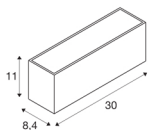

TECHNICAL DATA

Item no.:	1005157
Number of different light outlets	2
Primary nominal voltage	220-240V ~50/60Hz mA/V
Secondary power / secondary voltage	600mA
Width	30 cm
Height	11 cm
Depth	8.4 cm
Net weight	1.673 kg
Gross weight	1.915 kg
IP Code	IP 44
Safety class	I
Impact resistance class	IK05
Impact resistance	0,7 Joule
Assembly	Surface
Assembly details	Wall
Wattage	24 W
Lumen	2700 / 2800 lm
Colour temperature	3000/4000 Kelvin
Beam angle	105 °
Color	rust
CRI	80
LXXBXX data	L70B50