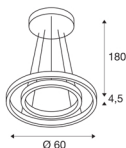

ONE DOUBLE PHASE up/down

brass pendant light, 35W 2700/3000K 130°

TECHNICAL DATA

Item no.:	1005178
Number of different light outlets	2
Primary nominal voltage	220-240V ~50/60Hz mA/V
Secondary power / secondary voltage	900mA
Pendant length	180 cm
Height	4,5 cm
Diameter	60 cm
Net weight	3.65 kg
Gross weight	3.91 kg
Safety class	I
Assembly	Surface
Assembly details	Ceiling
Dimmable	Yes
Dimming technology	trailing edge
Wattage	35 W
Lumen	1230 / 1270 lm
Colour temperature	2700/3000 Kelvin
Beam angle	130 °
Color	brass
CRI	90
BIG WHITE Page	123