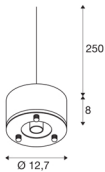

PARA DOME E27

grey pendant light

The PARA DOME E27 with its special lighting attributes is ideal for a technical, industrial setting. With IP 20 protection class, it is protected against external influences. The pendant light has a high power consumption of 150 watts and is therefore perfect for hall lighting. The light made of aluminium is also convincing in terms of quality. Experience PARA in action and convince yourself of a successful lighting experience.

TECHNICAL DATA

Item no.:	1005215
Socket	E27
Number of sockets	1
Primary nominal voltage	220-240V -50/60Hz mA/V
Height	8 cm
Diameter	12.7 cm
Net weight	0.571 kg
Gross weight	0.667 kg
IP Code	IP 20
Safety class	I
Impact resistance	0,35 Joule
Assembly details	Ceiling with Acc.,Ceiling with Acc.,Ground with Acc.
Wattage	150 W
Color	grey
BIG WHITE Page	176