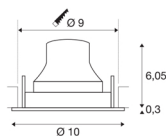

NUMINOS® MOVE S

black recessed ceiling light, 2700K 20°

TECHNICAL DATA

Item no.:	1005319
Number of different light outlets	1
Secondary power / secondary voltage	250mA
Height	6.35 cm
Diameter	10 cm
Installation diameter	9 cm
Installation depth	8.5 cm
Net weight	0.19 kg
Gross weight	0.203 kg
IP Code	IP 20
Safety class	III
Impact resistance class	IK02
Impact resistance	0,2 Joule
Assembly	Recessed
Assembly details	Ceiling
Wattage	8.6 W
Lumen	670 lm
Colour temperature	2700 Kelvin
Beam angle	20 °
Color	black
CRI	90
UGR ≤	19