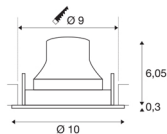

TECHNICAL DATA

Item no.:	1005320
Number of different light outlets	1
Secondary power / secondary voltage	250mA
Height	6.35 cm
Diameter	10 cm
Installation diameter	9 cm
Installation depth	8.5 cm
Net weight	0.19 kg
Gross weight	0.203 kg
IP Code	IP 20
Safety class	III
Impact resistance class	IK02
Impact resistance	0,2 Joule
Assembly	Recessed
Assembly details	Ceiling
Wattage	8.6 W
Lumen	720 lm
Colour temperature	2700 Kelvin
Beam angle	20 °
Color	black
CRI	90
UGR ≤	19