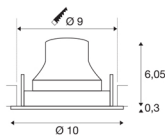

NUMINOS® MOVE S

black / chrome recessed ceiling light, 2700K 20°

TECHNICAL DATA

Item no.:	1005321
Number of different light outlets	1
Secondary power / secondary voltage	250mA
Height	6.35 cm
Diameter	10 cm
Installation diameter	9 cm
Installation depth	8.5 cm
Net weight	0.19 kg
Gross weight	0.203 kg
IP Code	IP 20
Safety class	III
Impact resistance class	IK02
Impact resistance	0,2 Joule
Assembly	Recessed
Assembly details	Ceiling
Wattage	8.6 W
Lumen	690 lm
Colour temperature	2700 Kelvin
Beam angle	20 °
Color	black
CRI	90
UGR ≤	19