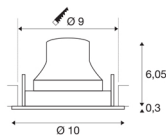

TECHNICAL DATA

Item no.:	1005322
Number of different light outlets	1
Secondary power / secondary voltage	250mA
Height	6.35 cm
Diameter	10 cm
Installation diameter	9 cm
Installation depth	8.5 cm
Net weight	0.19 kg
Gross weight	0.203 kg
IP Code	IP 20
Safety class	III
Impact resistance class	IK02
Impact resistance	0,2 Joule
Assembly	Recessed
Assembly details	Ceiling
Wattage	8.6 W
Lumen	670 lm
Colour temperature	2700 Kelvin
Beam angle	40 °
Color	black
CRI	90
UGR ≤	19